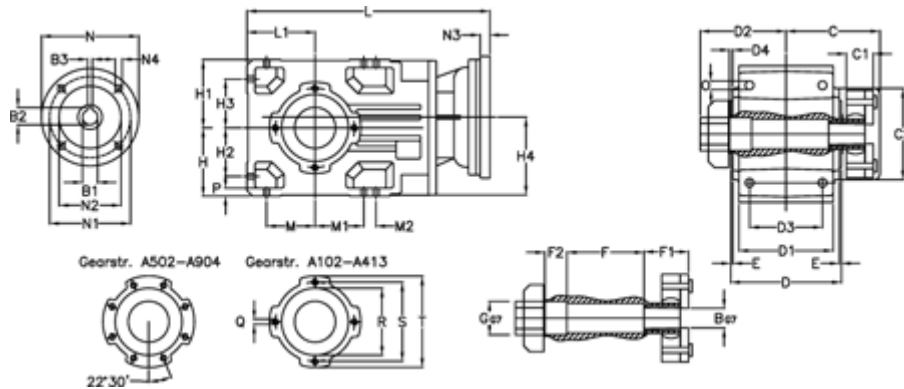

Article number: 296003518836230

Description: Bevel helical gearbox
A353QF30-188,3-P80B5

Measures

B = 30	D1 = 166	F2 = 53	L = 436.5	N3 = 4
B1 = 19	D2 = 80	G = 42	L1 = 100	N4 = M10x12
B2 = 21.8	D3 = 135	GA = 43	M = 73.0	O = 12.0
B3 = 6	d4 = 5.0	H = 100	M1 = 73.0	P = 11
C = 70.0	Description = A353 QF-xx P80 B5	H1 = 100	M2 = 11	Q = M10x17
C1 = 24	E = 3.5	H2 = 73.0	N = 200	R = 110
C2 = 90.0	F = 12.0	H3 = 73.0	N1 = 165	S = 130
D = 173	F1 = 48.0	H4 = 114.0	N2 = 130	T = 150